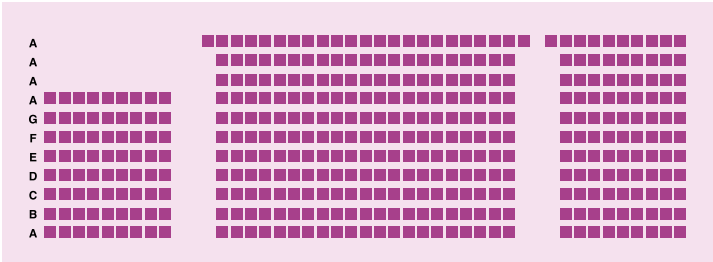

Stafford Festival Shakespeare Seating Plan

Stand B

STAGE

Stand C

CASTLE

Stand A